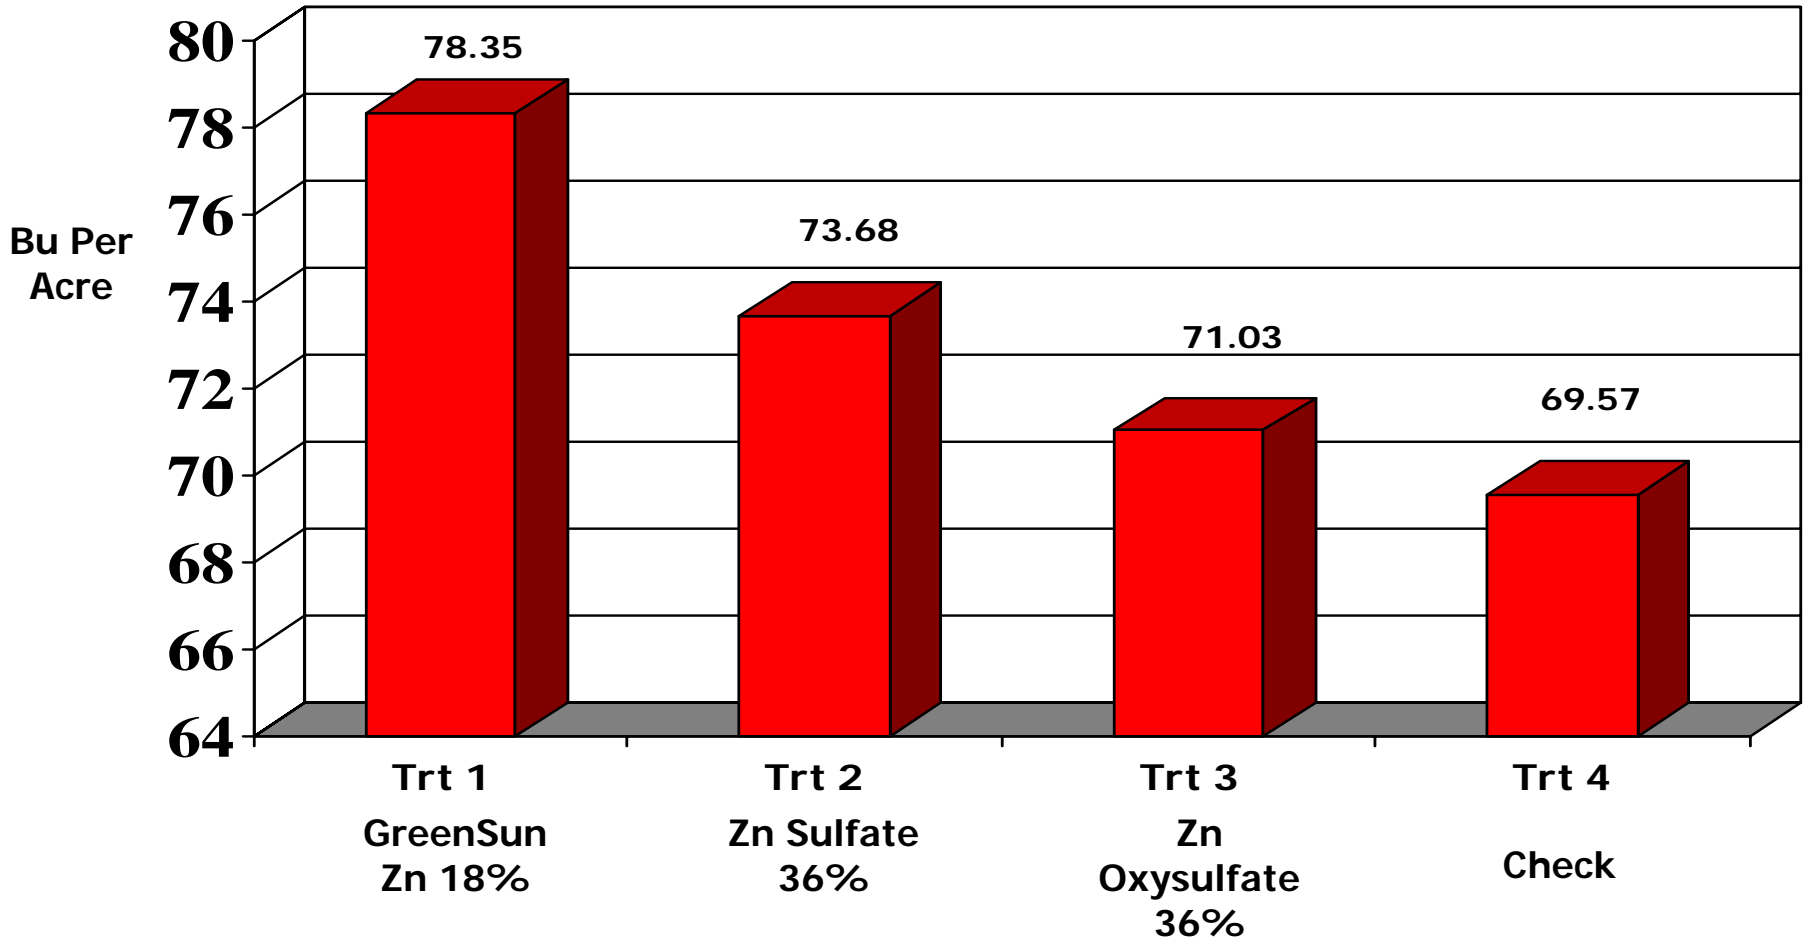

Omni Agri Resources

An Evaluation of Omni Agri Resources's Product GreenSun Zinc 18% in
Soft Red Winter Wheat Yield
Average Yield – Bu-Ac

Moore Ag Products

An Evaluation of Moore's Agriculture Product GreenSun Zinc 18% in
Soft Red Winter Wheat Yield
Zinc – PPM – Flag Leaf Stage

Moore Ag Products

An Evaluation of Moore's Agriculture Product GreenSun Zinc 18% in
Soft Red Winter Wheat Yield
Sulfur – Percent – Flag Leaf Stage