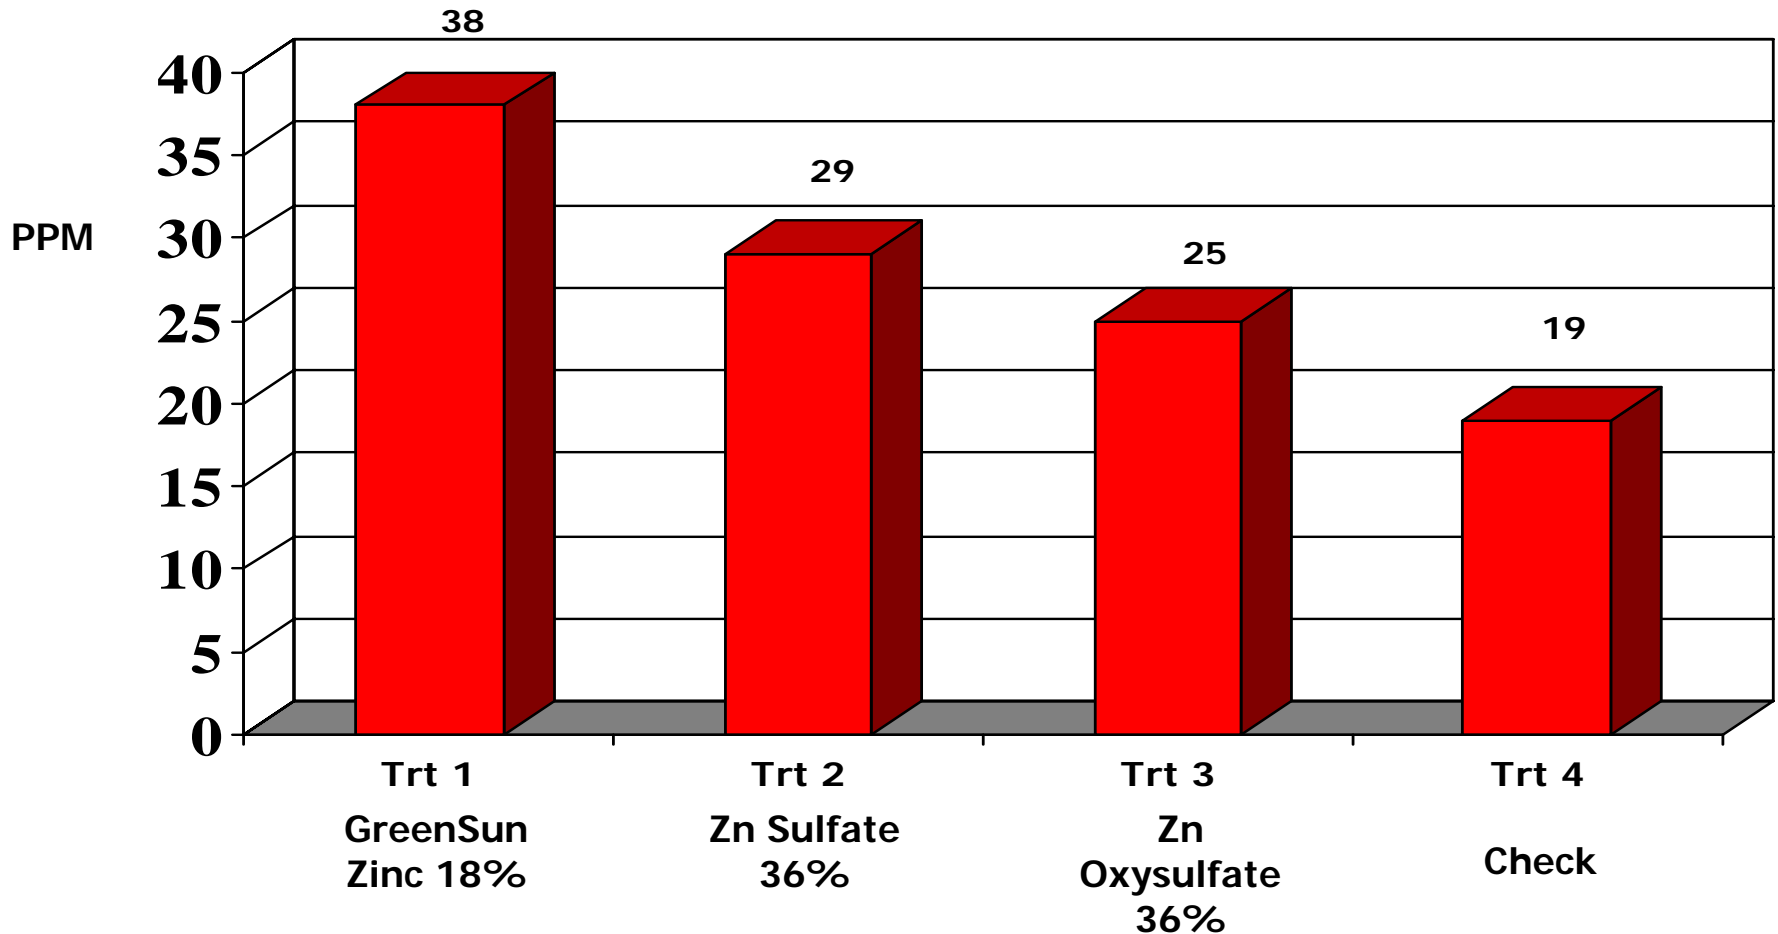

Omni Agri Resources

An Evaluation of Omni Agri Resources's Product GreenSun Zinc 18% in
Soft Red Winter Wheat Yield
Average Yield – Bu-Ac

Moore Ag Products

An Evaluation of Moore's Agriculture Product GreenSun Zinc 18% in
Soft Red Winter Wheat Yield
Zinc – PPM – Flag Leaf Stage

Moore Ag Products

An Evaluation of Moore's Agriculture Product GreenSun Zinc 18% in
Soft Red Winter Wheat Yield
Sulfur – Percent – Flag Leaf Stage